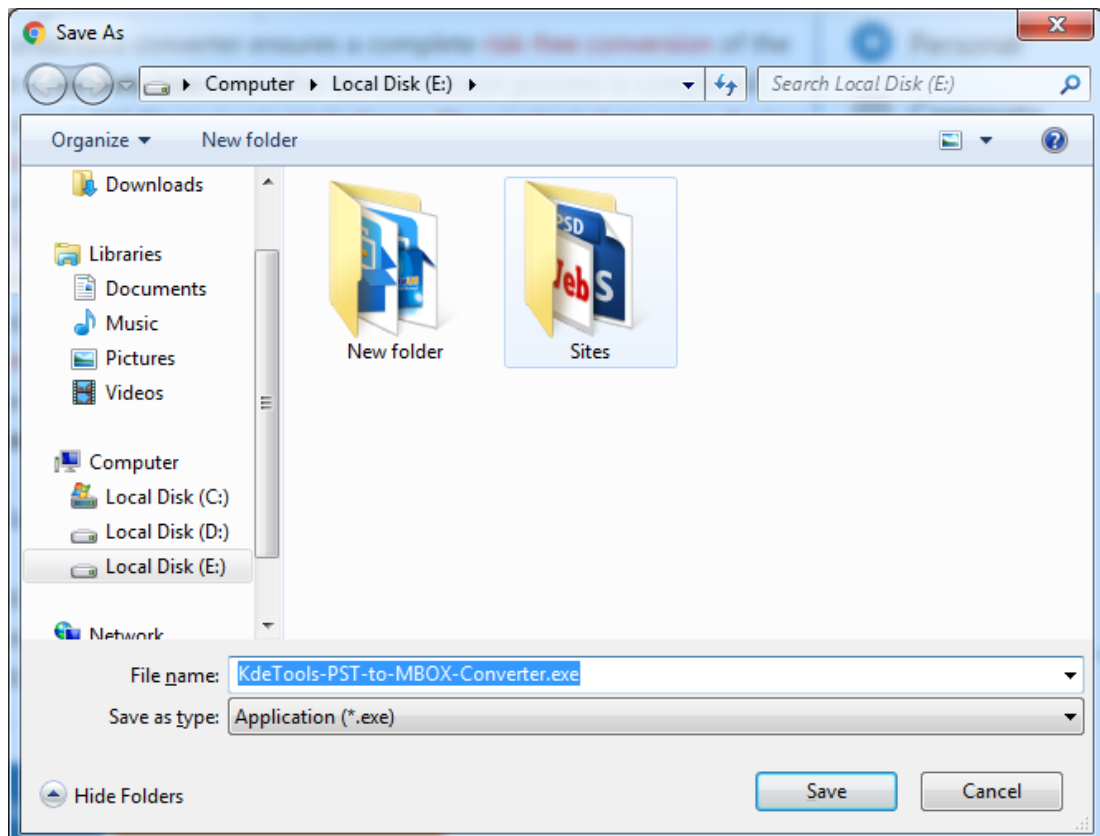

KDETools

PST to MBOX Converter

Step to Install

1. When Opening Dialog Box Appears Click **Save File**.

2. When Downloads Windows Appears open a file in a **folder**.

3. When Security Warning Dialog Box Appears, **Click Run**.