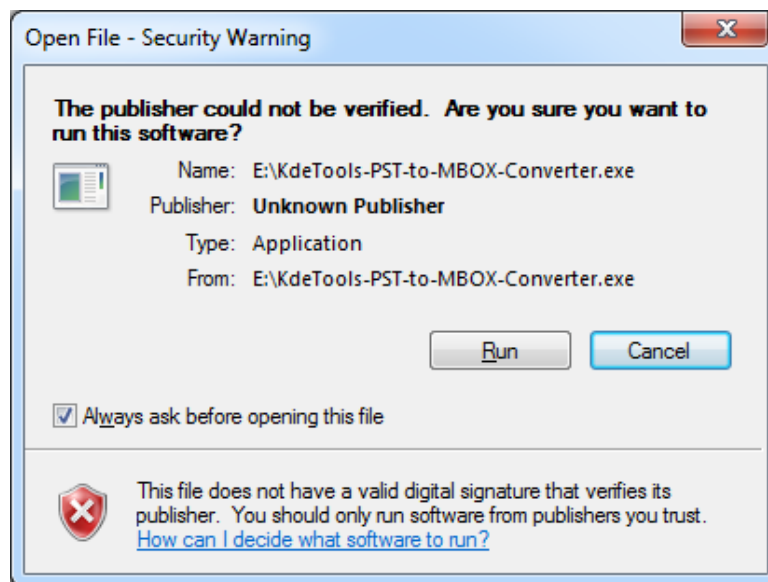

KDETools

PST to MBOX Converter

Step to Install

1. When Opening Dialog Box Appears Click **Save File**.

2. When Downloads Windows Appears open a file in a **folder**.

3. When Security Warning Dialog Box Appears, **Click Run**.