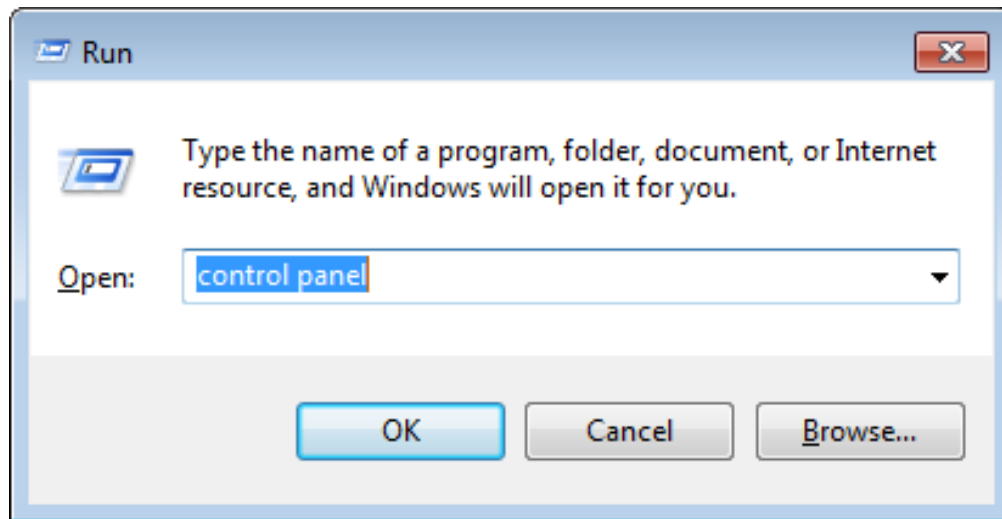

KDETool OLM to PST Converter

Step to Uninstall

1. Go to **Control Panel**.

2. Choose “Uninstall a program”.

3. Remove/ Uninstall KDETools OLM to PST Converter